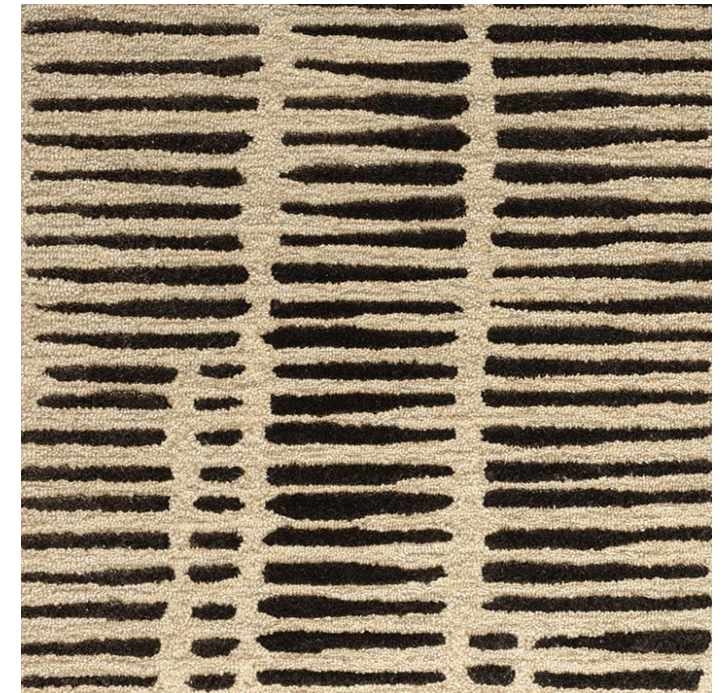

Overall Aircraft View

Detailed Carpet View

Motala
W81631

Hand-Tufted
Wool & Silk

SCOTT GROUP
STUDIO