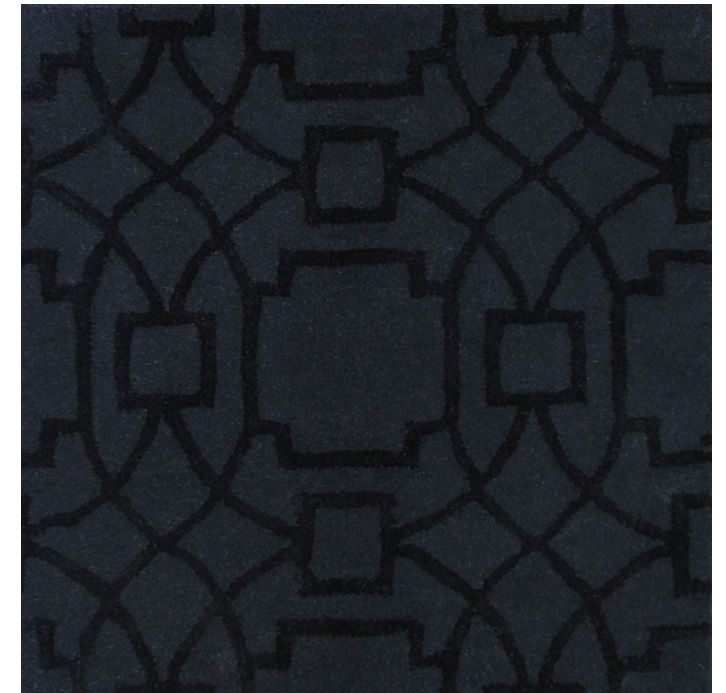

Overall Aircraft View

Detailed Carpet View

Palace Lattice
W49135

Hand-Tufted
Wool & Silk

SCOTT GROUP
STUDIO