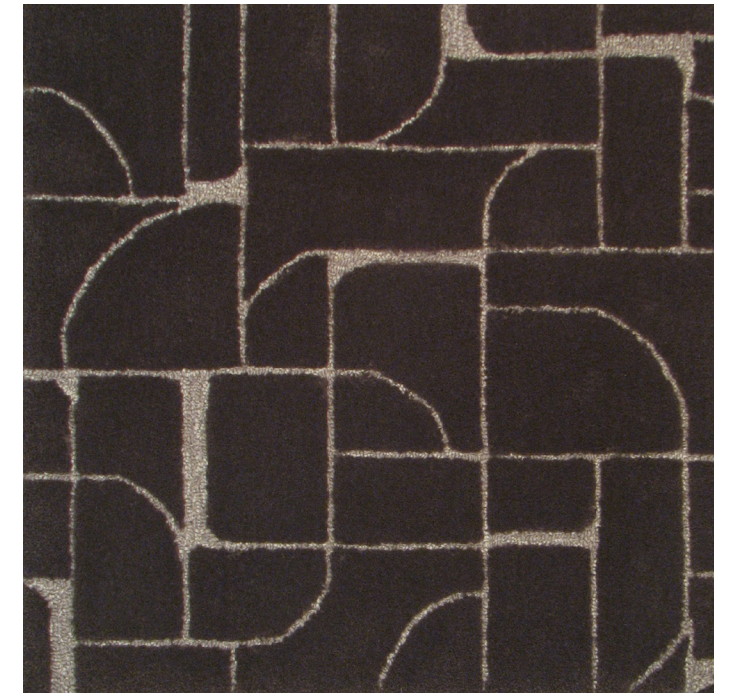

Overall Aircraft View

Detailed Carpet View

Mirador  
W68810

Hand-Tufted  
Wool & Silk

SCOTT GROUP  
STUDIO