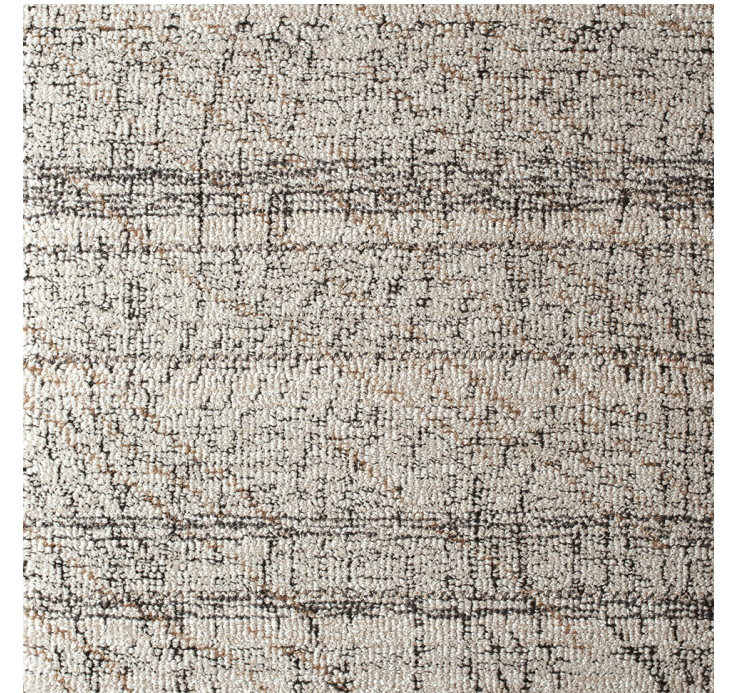

Overall Aircraft View

Detailed Carpet View

Favilla  
W81600

Hand-Tufted  
Wool, Silk & Worsted Wool

SCOTT GROUP  
STUDIO