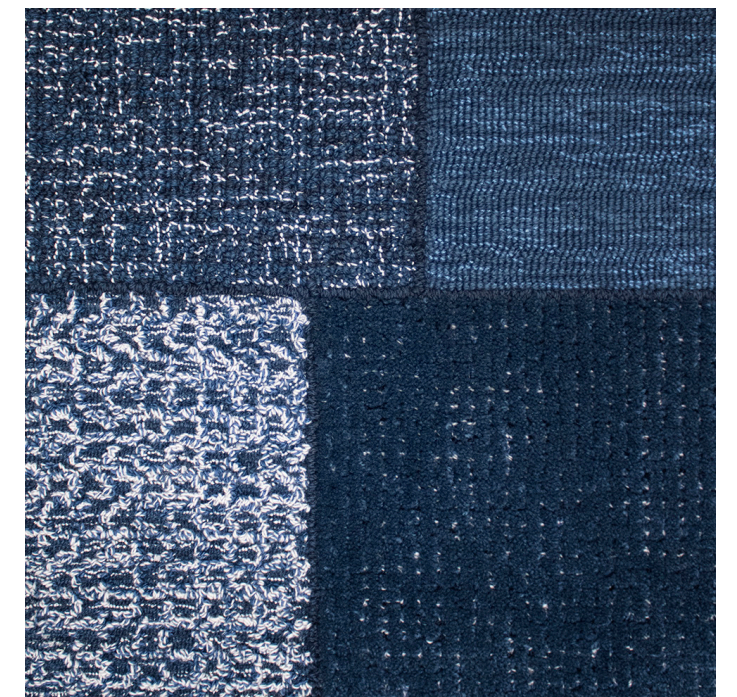

Overall Aircraft View

Detailed Carpet View

Lintel with Silk
W97202

Hand-Tufted
Wool & Silk

SCOTT GROUP
STUDIO