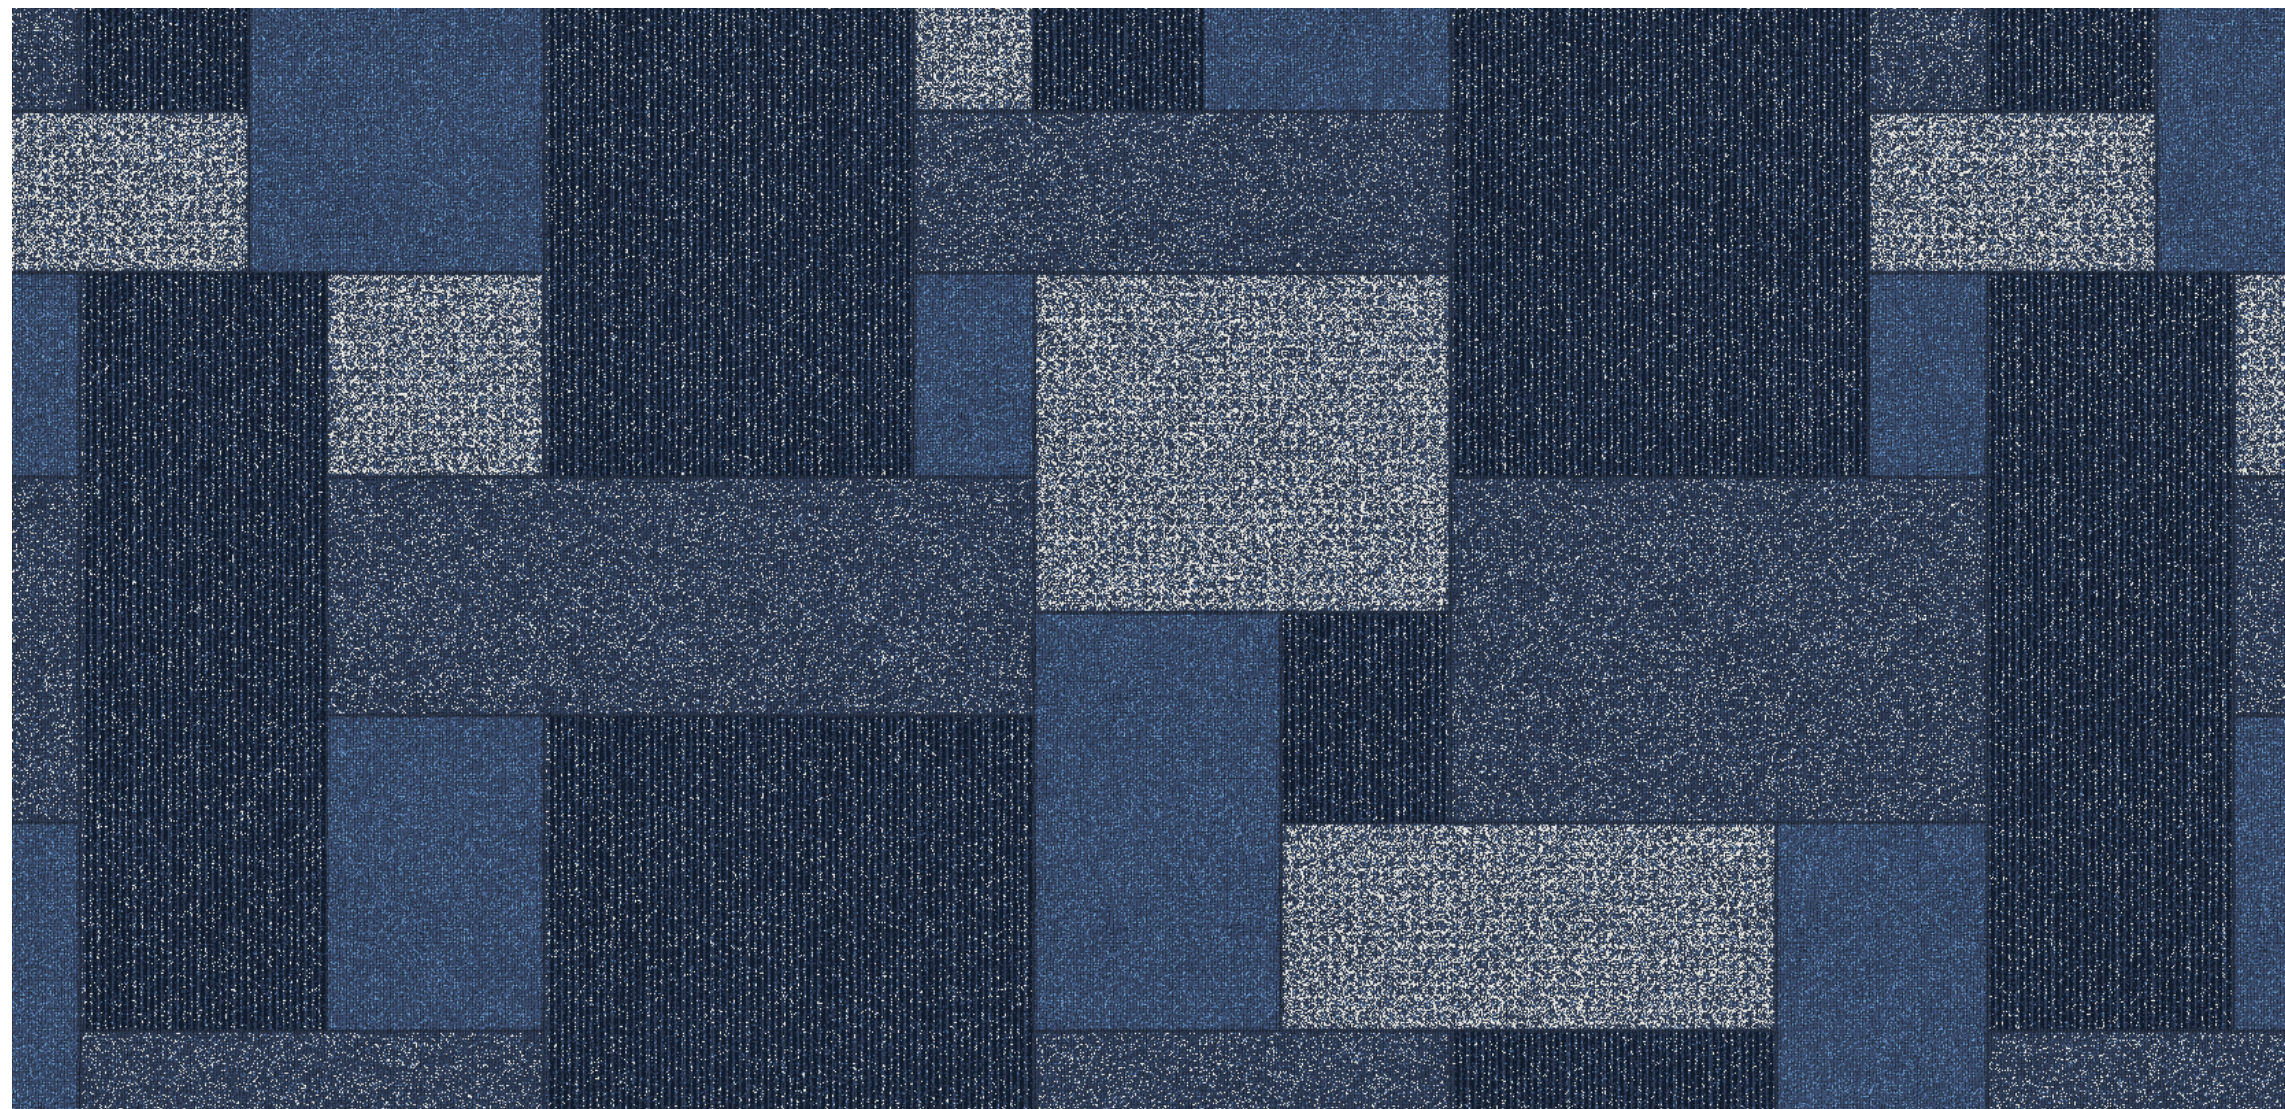

Overall Aircraft View

Detailed Carpet View

Lintel with Silk
W97202

Hand-Tufted
Wool & Silk

SCOTT GROUP
STUDIO